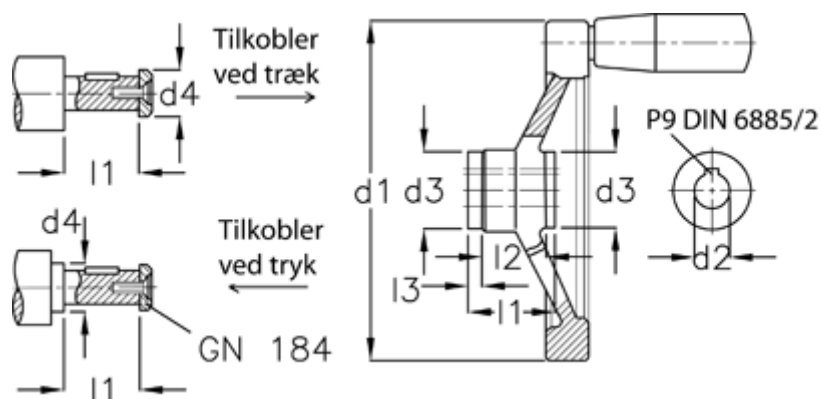

Article number: 20371306

Description: E+G Handwheel
GN 321.4-140-K14-D-DR

Measures

$d1$	= 140
$d2$ H7	= 14
$d3$	= 32
$d4$ max	= 21
$l1$	= 32.5
$l2$	= 20
$l3$	= 6